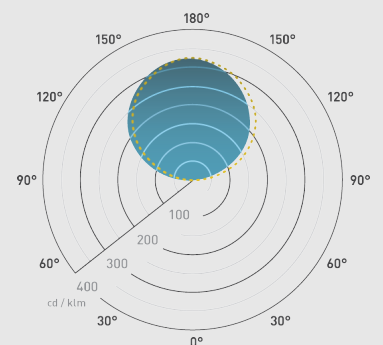

PHOTOMETRICS @ 25°C

Product code	Feature l	Beam angle	lm	lm/W	lx @ 1m
SPRGBW	5m reel	120°	373	78	124
SPRGBW	5m reel	120°	110	25	33
SPRGBW	5m reel	120°	296	62	89
SPRGBW	5m reel	120°	79	18	24

LED DRIVER

Product code	Input	SELV	Dimming	Bathroom zone	Min	Max
PS7524	N/A	N/A	N/A	N/A	N/A	N/A

Beam angle:

5m/100mm

12mm