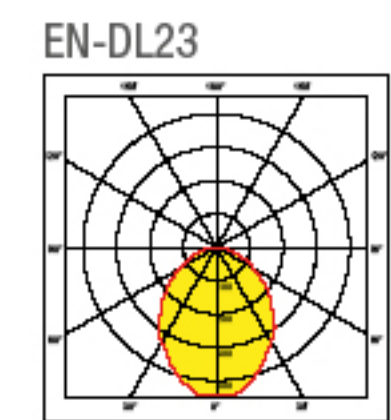

 For Dimming Compatibility see pages 224-225

Downlights

Cat. No.	Watts	Colour	Lumens	lm/W	Beam	Cutout [Ø]
Non-Dimmable						
EN-DL10/30	10W	3000K	850lm	85	100°	90mm
EN-DL10/40	10W	4000K	900lm	90	100°	90mm
EN-DL15/30	15W	3000K	1250lm	83	100°	120mm
EN-DL15/40	15W	4000K	1350lm	90	100°	120mm
EN-DL23/30	23W	3000K	2000lm	87	100°	170mm
EN-DL23/40	23W	4000K	2100lm	91	100°	170mm
EN-DL30/30	30W	3000K	2600lm	87	100°	200mm
EN-DL30/40	30W	4000K	2800lm	93	100°	200mm
Triac Dimmable						
EN-DDL10/40	10W	4000K	820lm	82	100°	90mm
EN-DDL15/40	15W	4000K	1200lm	80	100°	120mm
EN-DDL20/40	20W	4000K	1800lm	90	100°	170mm
EN-DDL25/40	25W	4000K	2000lm	80	100°	200mm

EN-DDL10 (H) 60mm Height (OD) 120mm Overall (Ø)	EN-DL10 (H) 60mm Height (OD) 120mm Overall (Ø)
EN-DDL15 (H) 60mm Height (OD) 150mm Overall (Ø)	EN-DL15 (H) 60mm Height (OD) 150mm Overall (Ø)
EN-DDL20 (H) 65mm Height (OD) 200mm Overall (Ø)	EN-DL23 (H) 65mm Height (OD) 200mm Overall (Ø)
EN-DDL25 (H) 65mm Height (OD) 235mm Overall (Ø)	EN-DL30 (H) 65mm Height (OD) 235mm Overall (Ø)