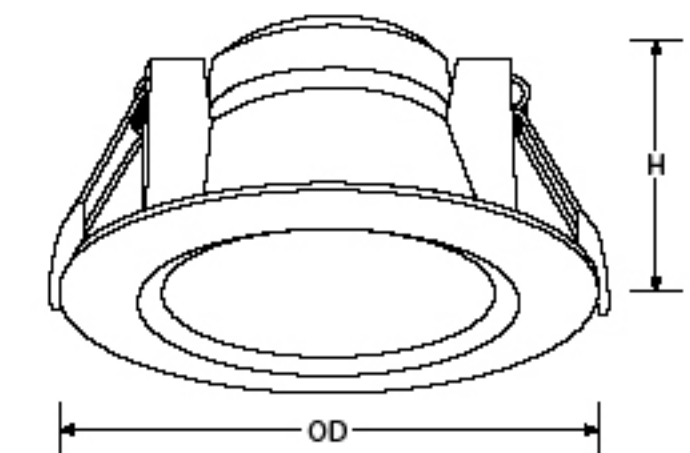

 For Dimming Compatibility see pages 224-225

Downlights

Cat. No.	Watts	Colour	Lumens	lm/W	Beam	Cutout [Ø]
Non-Dimmable						
EN-DL10/30	10W	3000K	850lm	85	100°	90mm
EN-DL10/40	10W	4000K	900lm	90	100°	90mm
EN-DL15/30	15W	3000K	1250lm	83	100°	120mm
EN-DL15/40	15W	4000K	1350lm	90	100°	120mm
EN-DL23/30	23W	3000K	2000lm	87	100°	170mm
EN-DL23/40	23W	4000K	2100lm	91	100°	170mm
EN-DL30/30	30W	3000K	2600lm	87	100°	200mm
EN-DL30/40	30W	4000K	2800lm	93	100°	200mm
Triac Dimmable						
EN-DDL10/40	10W	4000K	820lm	82	100°	90mm
EN-DDL15/40	15W	4000K	1200lm	80	100°	120mm
EN-DDL20/40	20W	4000K	1800lm	90	100°	170mm
EN-DDL25/40	25W	4000K	2000lm	80	100°	200mm

EN-DDL10 (H) 60mm Height (OD) 120mm Overall (Ø)	EN-DL10 (H) 60mm Height (OD) 120mm Overall (Ø)
EN-DDL15 (H) 60mm Height (OD) 150mm Overall (Ø)	EN-DL15 (H) 60mm Height (OD) 150mm Overall (Ø)
EN-DDL20 (H) 65mm Height (OD) 200mm Overall (Ø)	EN-DL23 (H) 65mm Height (OD) 200mm Overall (Ø)
EN-DDL25 (H) 65mm Height (OD) 235mm Overall (Ø)	EN-DL30 (H) 65mm Height (OD) 235mm Overall (Ø)