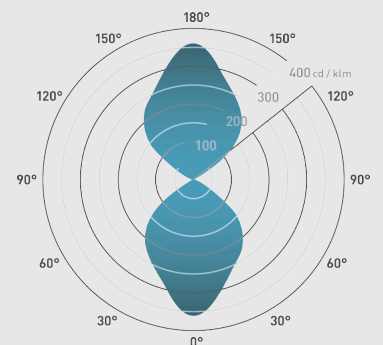

FEATURES

IK rating	IK04
IP rating	IP65
Colour flexibility	Fixed colour
Input	220-240V 50/60Hz
LED Lifetime	30,000h L70 B10
CRI	>80Ra
SDCM	<4

INSTALLATION INFORMATION

Inrush Current	20A 0.5ms
Construction Material	Powder coated aluminium
Weight	800g
Maximum ambient temperature	40°C
Electric Class (1, 2, 3)	1

PHOTOMETRICS @ 25°C

Product code	Finish	Wattage	Colour	Beam angle	lm	lm/W	lx @ 1m
WL015X30	Black RAL9011	13.0W	3000K	88°	1000	77	362
WL015G30	Grey RAL7022	13.0W	3000K	88°	1000	77	362

ACCESSORIES

No accessories required

Beam angle: 88°

100mm 65mm