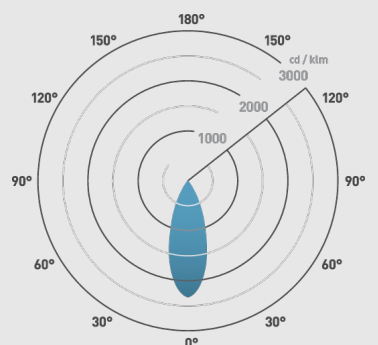

FEATURES

IP rating	IP65
Colour flexibility	Fixed colour
Tilttable	90°
Rotation angle	330°
Dimmable	No
Input	220-240V 50/60Hz
LED Lifetime	70,000h L70 B10
CRI	>80Ra
SDCM	3SDCM

INSTALLATION INFORMATION

Bathroom zone	2
Inrush Current	60A 0.037ms
Construction Material	Anodised aluminium Stainless Steel 316 Copper
Weight	0.5kg
Maximum ambient temperature	50°C
Electric Class (1, 2, 3)	1

PHOTOMETRICS @ 25°C

Product code	Finish	Wattage	Colour	Beam angle	lm	lm/W	lx @ 1m
WL220ZWBM40	Bronze	5.7W	4000K	40°	530	93	1205
WL220BWBM40	Black	5.7W	4000K	40°	530	93	1205
WL220DWBM40	Silver	5.7W	4000K	40°	530	93	1205
WL220ZWBM30	Bronze	5.7W	3000K	40°	520	91	1182
WL220BWBM30	Black	5.7W	3000K	40°	520	91	1182
WL220DWBM30	Silver	5.7W	3000K	40°	520	91	1182
WL220ZWBM27	Bronze	5.7W	2700K	40°	515	90	1171
WL220BWBM27	Bronze	5.7W	2700K	40°	515	90	1171
WL220DWBM27	Silver	5.7W	2700K	40°	515	90	1171
WL220CWBM27	Copper	5.7W	2700K	40°	515	90	1171

GH220
GS220

Beam angle: 40°

145mm