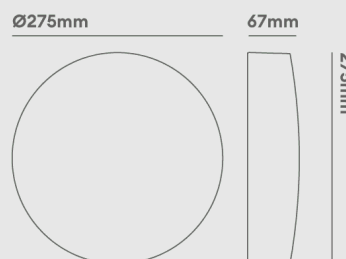

Emergency product (only) features a simple push-button to make it easy to test the battery status

Suitable for use in a coastal application

Light source energy efficiency:

Beam angle: 110°