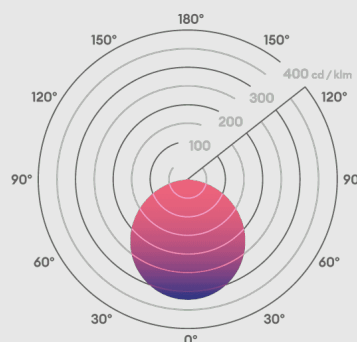

Emergency product (only) features a simple push-button to make it easy to test the battery status

Suitable for use in a coastal application

Light source energy efficiency:

Beam angle: 110°