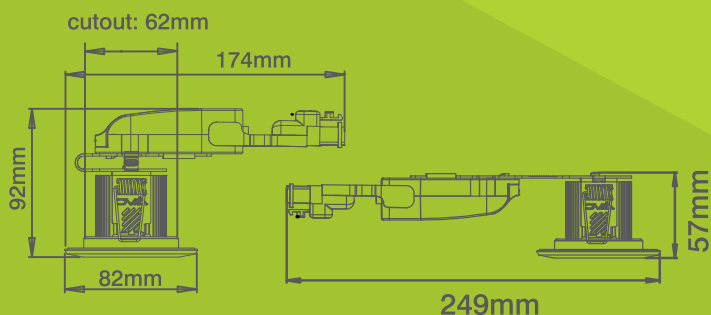

### General Information

Dimmable/Non-Dimmable	Non-Dimmable		Dimmable (Available Jan 2013)*	
	LED Colour Temperatures available	3000K (Warm)	4000K (Cool)	3000K (Warm)
Finish Colours Available	White, Chrome & Satin Chrome			
Material composition	Steel, Aluminium, ABS, Nylon & Polycarbonate			
Cut-Out	61-71mm			
Ceiling Thickness	5-40mm			
Ceiling Void depth	60mm+			
Dimensions	Height (closed) 95mm (open) 56mm, diameter 83mm, length 125mm (closed)			
Warranty	Registered: <b>10 Years</b> Domestic – <b>5 Years</b> Commercial. Unregistered 1 Year			
Weight	0.32Kg		0.33Kg	