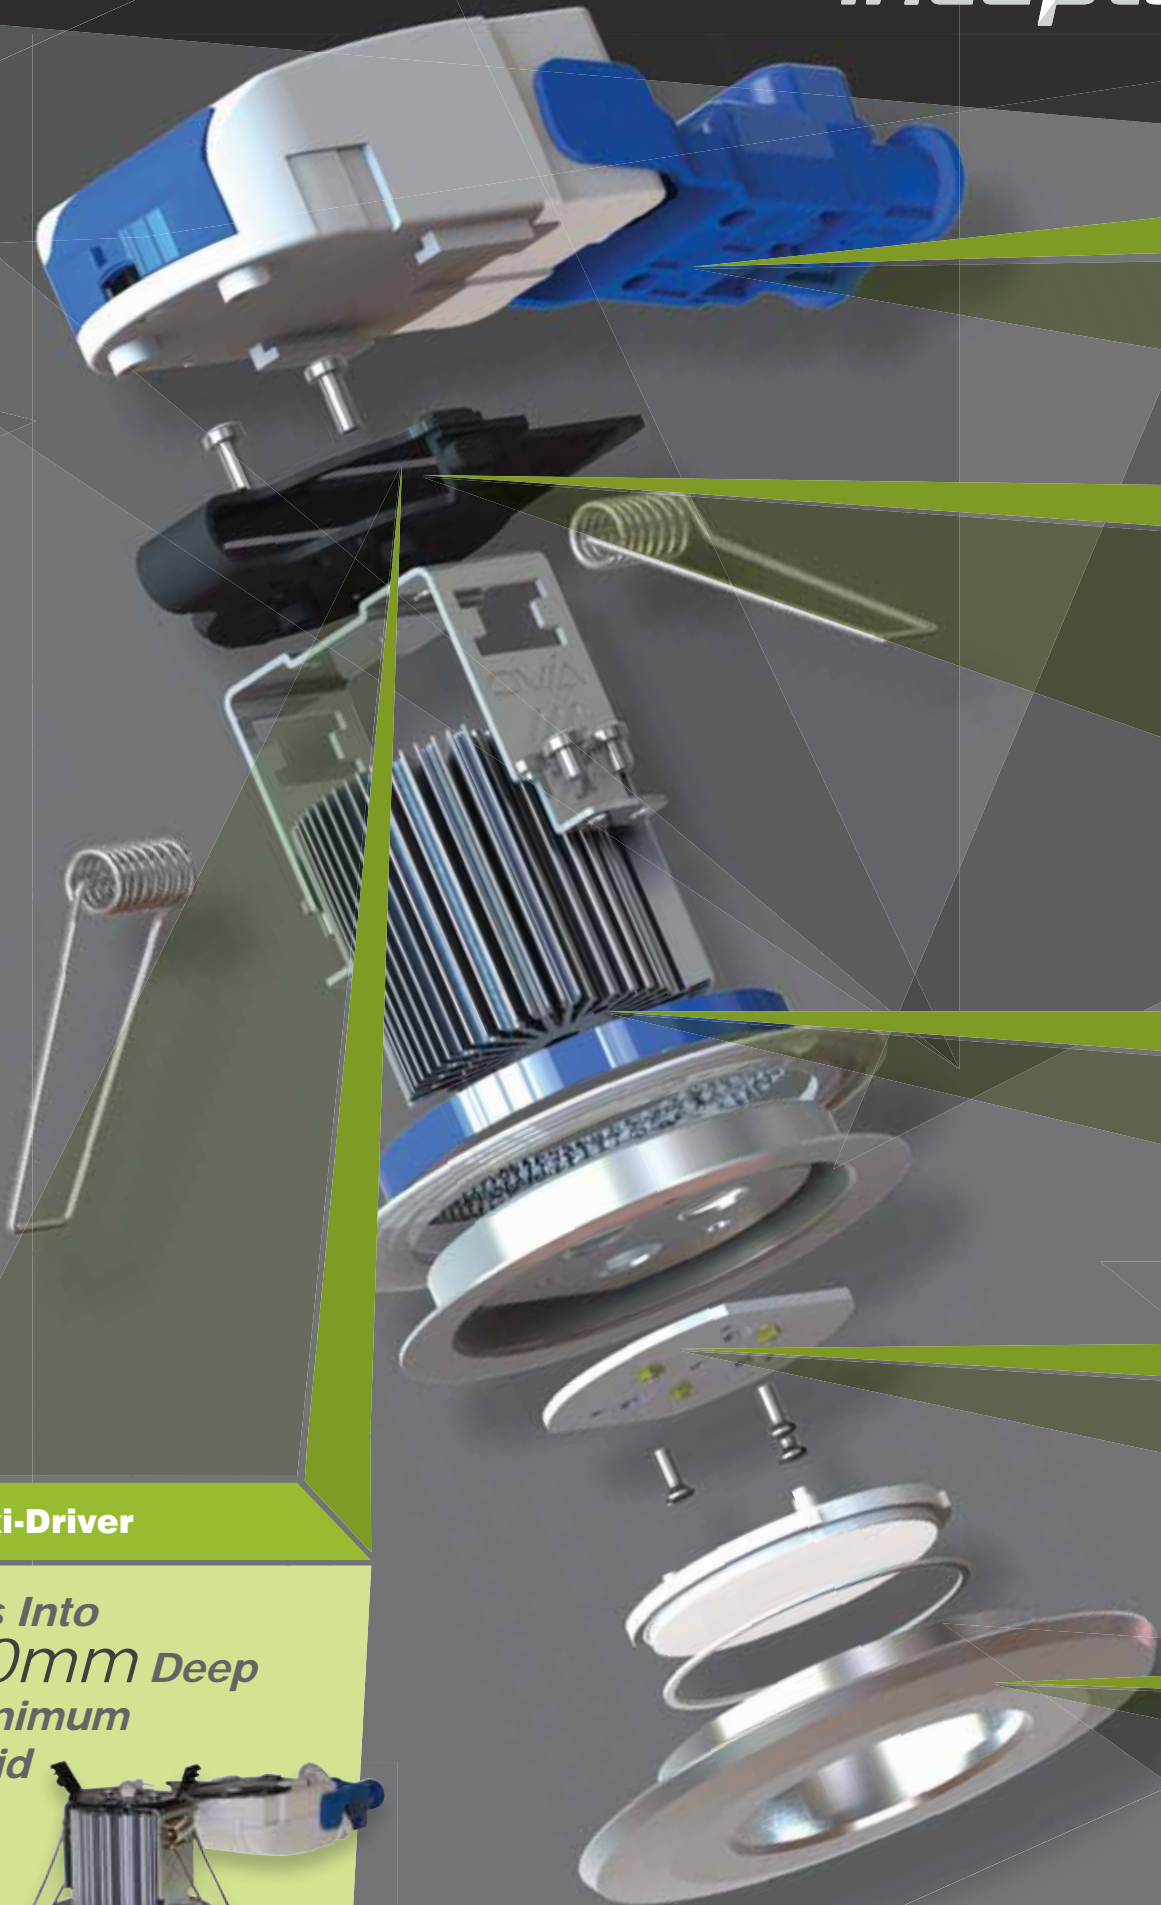

inceptor

Flexi-Driver

*Fits Into
60mm Deep
Minimum
Void*